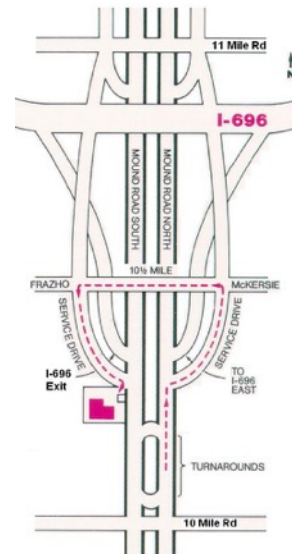

Located on Mound Road just South of I-696

**PNEUMATIC • HYDRAULIC • ELECTRONIC • DIE SUPPLIES**

25255 Mound Road • Warren Michigan • 48091 USA (586) 755-6363 • Fax (586) 755-6385

[www.matzka.com](http://www.matzka.com)