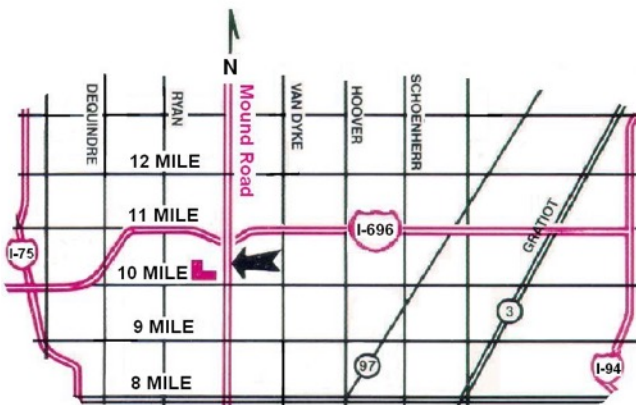

Located on Mound Road just South of I-696

**PNEUMATIC • HYDRAULIC • ELECTRONIC • DIE SUPPLIES**

25255 Mound Road • Warren Michigan • 48091 USA (586) 755-6363 • Fax (586) 755-6385

[www.matzka.com](http://www.matzka.com)